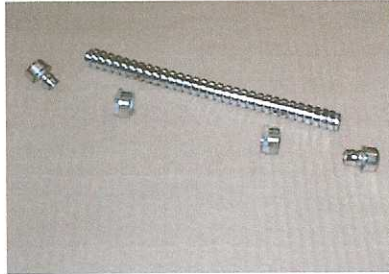

ELEKTROPAK consult ApS

Sparepart List for model " EASY "

Stock #: 1-1-4

Steel tube for
wier

Stock #: 2-6-5

Plug / female

Stock #: 8-7-1

Wier set

Stock #: 2-6-6

Plug / Male

Stock #: 2-7-3

Button with
scale

Stock #: 8-1-1

Heating element
Upper / lower

Stock #: 2-7-2

Thermostat