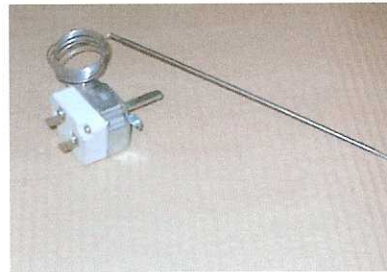

ELEKTROPAK consult ApS

Sparepart List for model " EASY "

Stock #: 1-1-4

Steel tube for
wier

Stock #: 2-6-5

Plug / female

Stock #: 8-7-1

Wier set

Stock #: 2-6-6

Plug / Male

Stock #: 2-7-3

Button with
scale

Stock #: 8-1-1

Heating element
Upper / lower

Stock #: 2-7-2

Thermostat